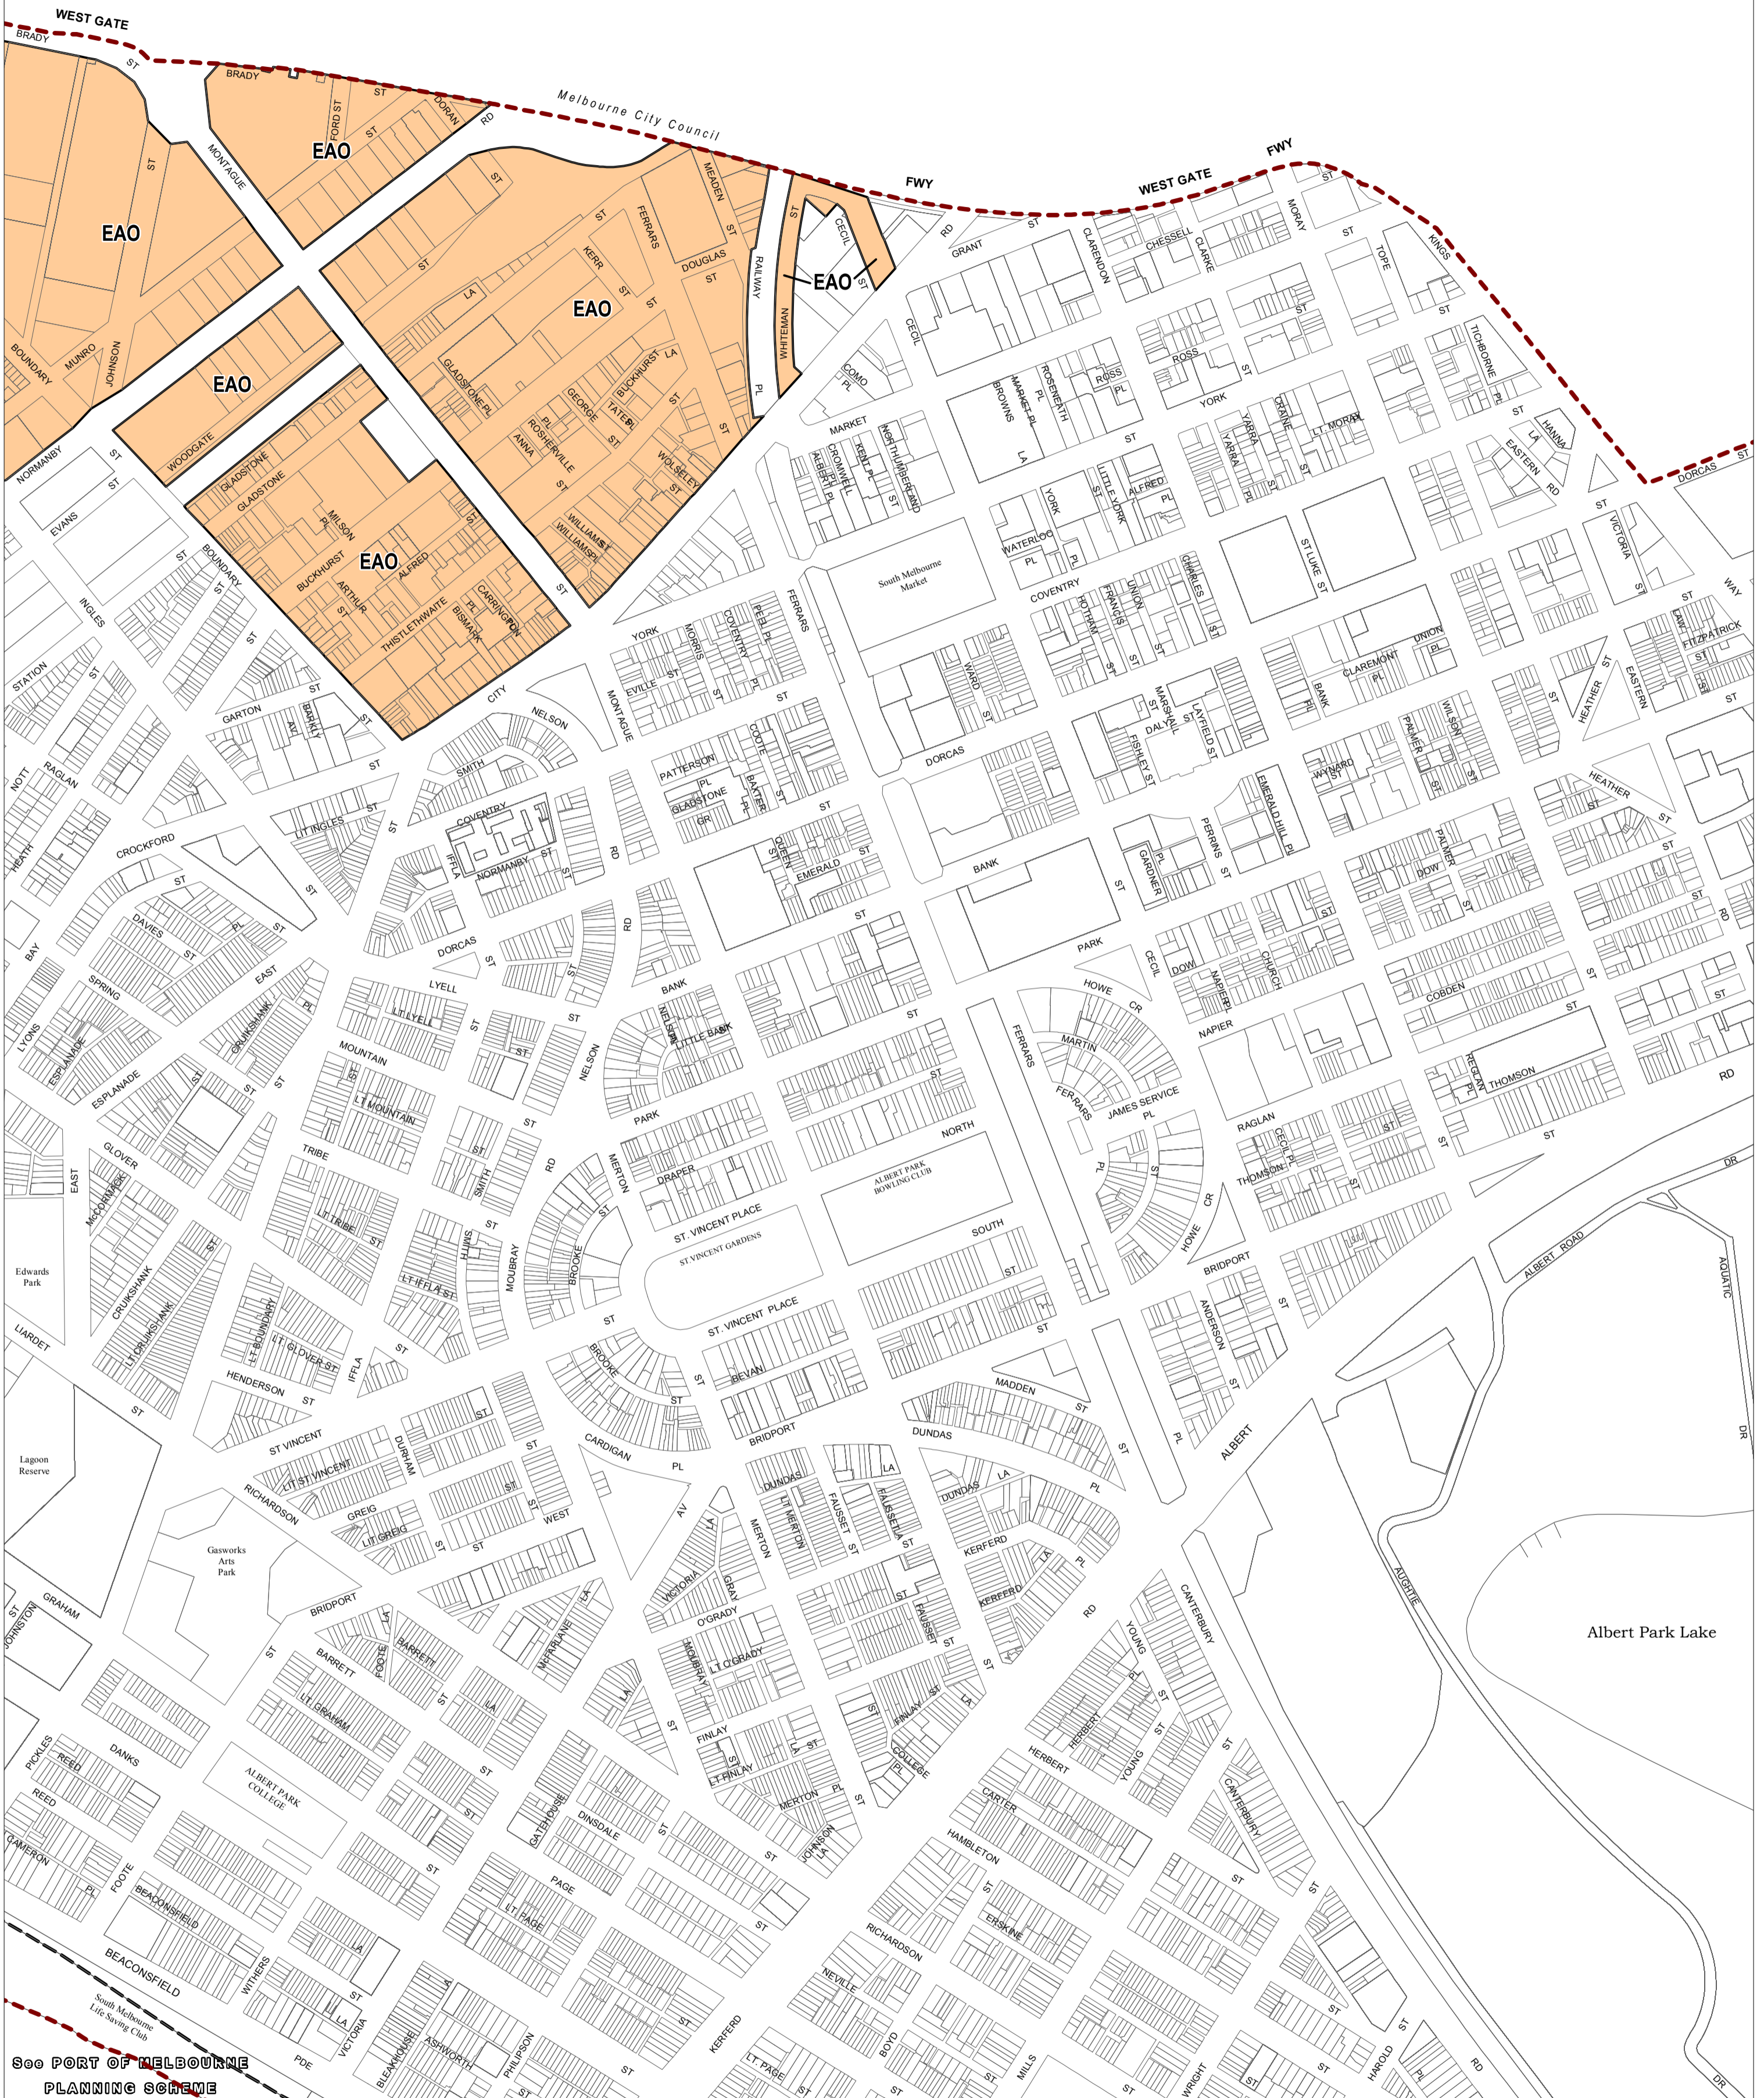

PORT PHILLIP PLANNING SCHEME - LOCAL PROVISION

See PORT OF MELBOURNE PLANNING SCHEME

Overlays
EAO Environmental Audit Overlay

Municipal Boundary (if shown)

AUSTRALIAN MAP GRID ZONE 55

PREPARED BY: Planning Mapping Services

Printed: 1/9/2017

AMENDMENT GC81

VICTORIA
State Government

Environment,
Land, Water
and Planning

INDEX TO ADJOINING SCHEME MAPS